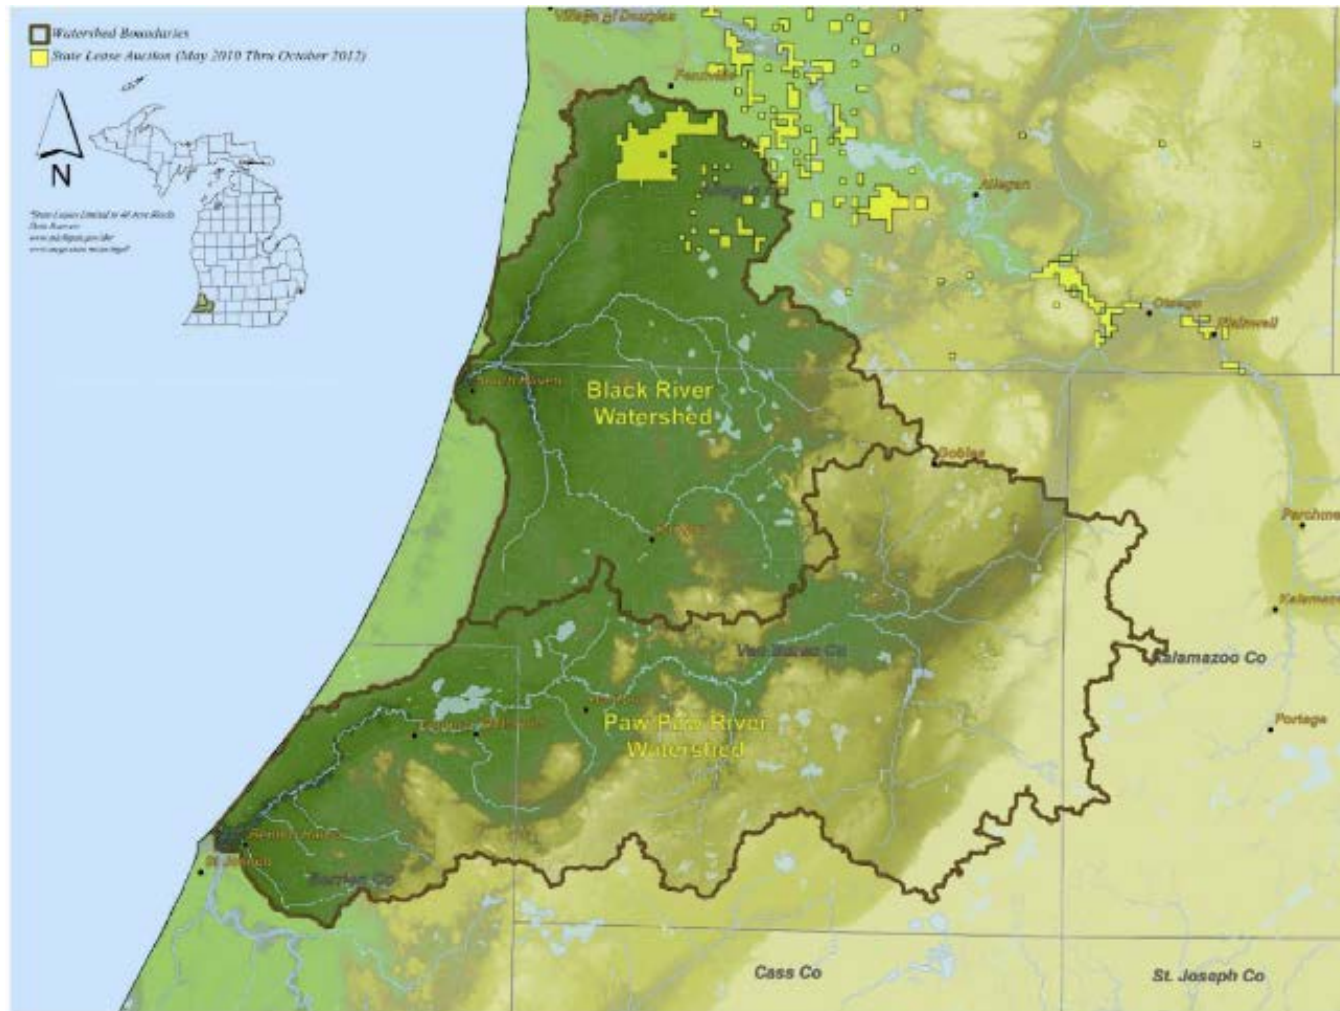

State Lease Auctioned Lands May 2010 thru Oct 2012

Black and Paw Paw River Watersheds